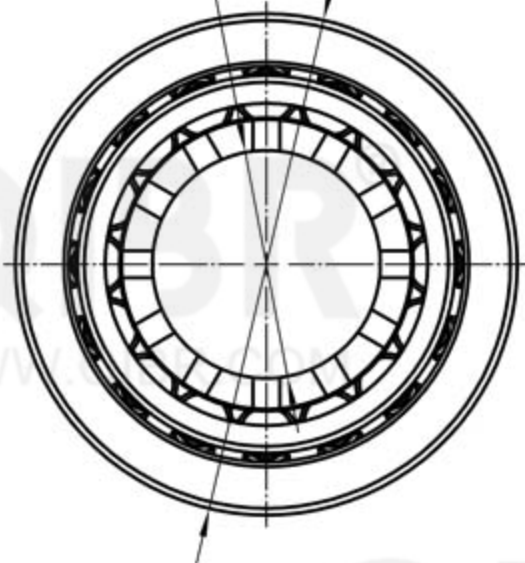

QIBR®

WWW.QIBR.COM

QIBR®

WWW.QIBR.COM

$\phi 1139.825$ [$\phi 44.8750$ inch]

$\phi 1509.712$ [$\phi 59.4375$ inch]

923.925 [36.3750inch]

923.925 [36.3750inch]

QIBR®
BEARINGS

LUOYANG QIBR BEARING CO., LTD

<http://www.QIBR.com>

FOUR-ROW TAPERED
ROLLER BEARING

PART NUMBER
QNP555508/LM288910