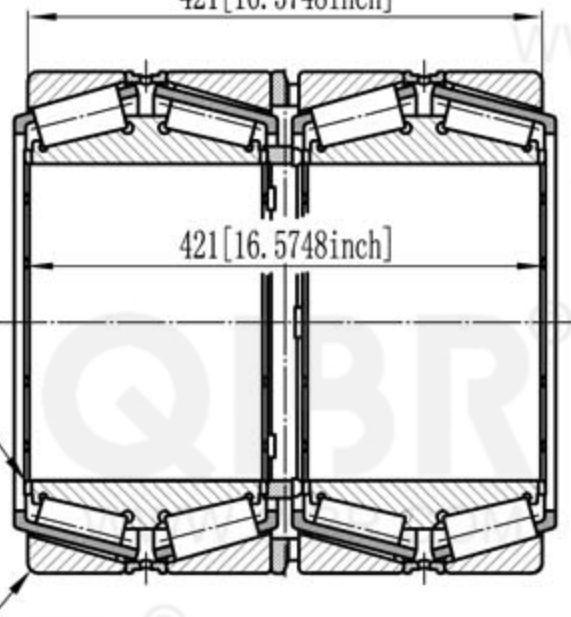

QIBR®

WWW.QIBR.COM

QIBR®

WWW.QIBR.COM

$\phi 482.6 [\phi 19.0000 \text{inch}]$

$\phi 635 [\phi 25.0000 \text{inch}]$

421 [16.5748inch]

421 [16.5748inch]

PART NUMBER

ROLLER BEARING

QM272449DW/M272410