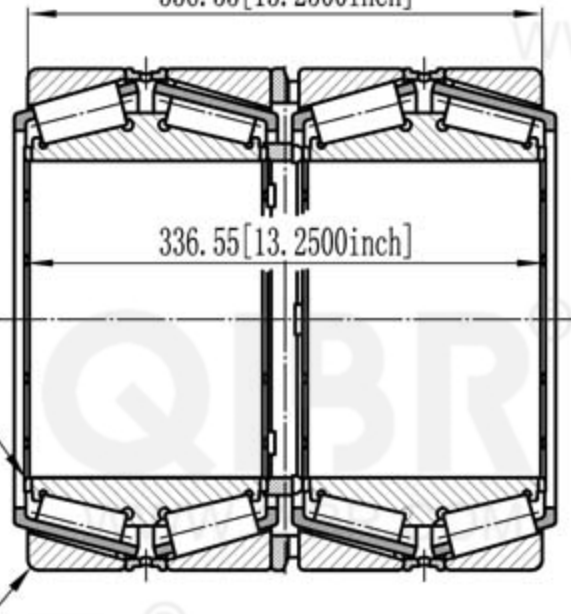

QIBR®

WWW.QIBR.COM

QIBR®

WWW.QIBR.COM

$\phi 418$ [$\phi 16.4567$ inch]

$\phi 571.5$ [$\phi 22.5000$ inch]

336.55 [13.2500inch]

336.55 [13.2500inch]

ROLLER BEARING

PART NUMBER

QLM769340DWA/LM769310