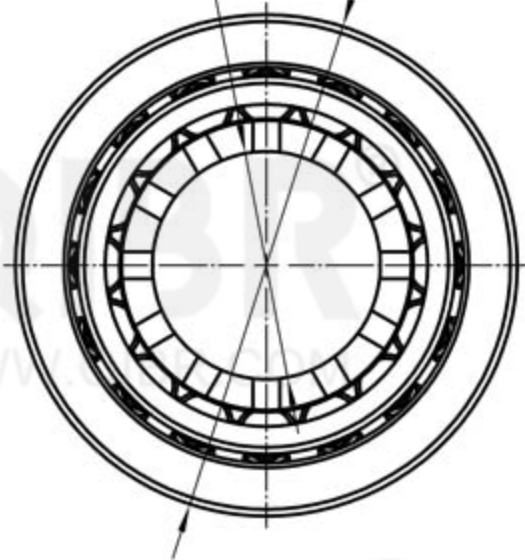

QIBR®

WWW.QIBR.COM

QIBR®

WWW.QIBR.COM

$\phi 418$ [$\phi 16.4567$ inch]

$\phi 571.5$ [$\phi 22.5000$ inch]

336.55 [13.2500inch]

336.55 [13.2500inch]

ROLLER BEARING

PART NUMBER

QLM769340DWA/LM769310