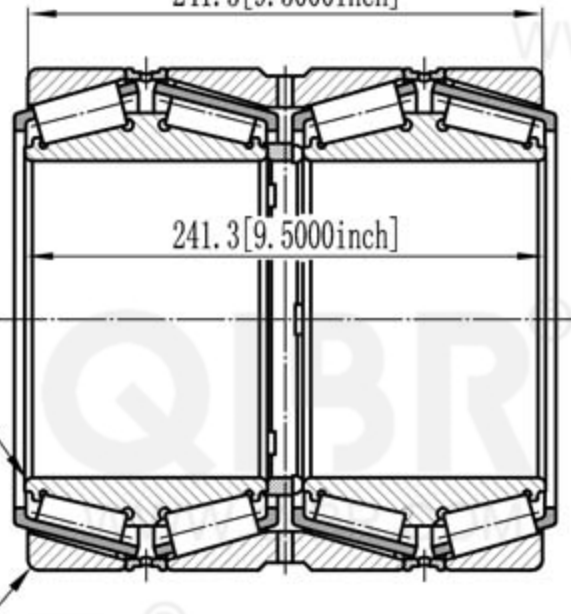

QIBR®

WWW.QIBR.COM

QIBR®

WWW.QIBR.COM

$\phi 355.6 [\phi 14.0000 \text{inch}]$

$\phi 444.5 [\phi 17.5000 \text{inch}]$

241.3 [9.5000inch]

241.3 [9.5000inch]

PART NUMBER

ROLLER BEARING

QL163149D/L163110/L163110CD