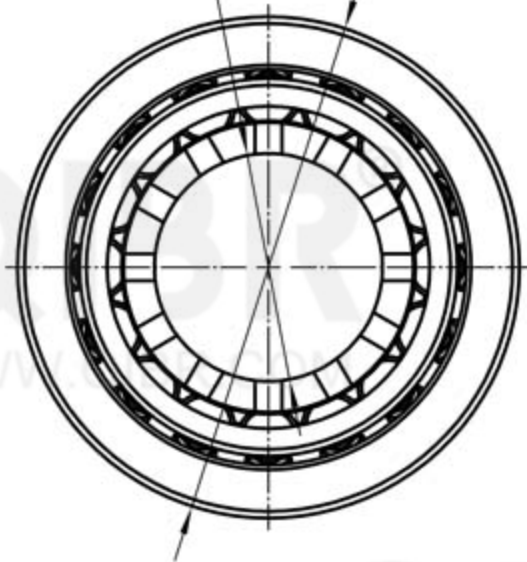

QIBR®

WWW.QIBR.COM

QIBR®

WWW.QIBR.COM

$\phi 1070$ [$\phi 42.1260$ inch]

$\phi 1400$ [$\phi 55.1181$ inch]

890 [35.0394inch]

890 [35.0394inch]

QIBR®
BEARINGS

LUOYANG QIBR BEARING CO., LTD

<http://www.QIBR.com>

FOUR-ROW TAPERED
ROLLER BEARING

PART NUMBER
QJLM288449DW/NP354913