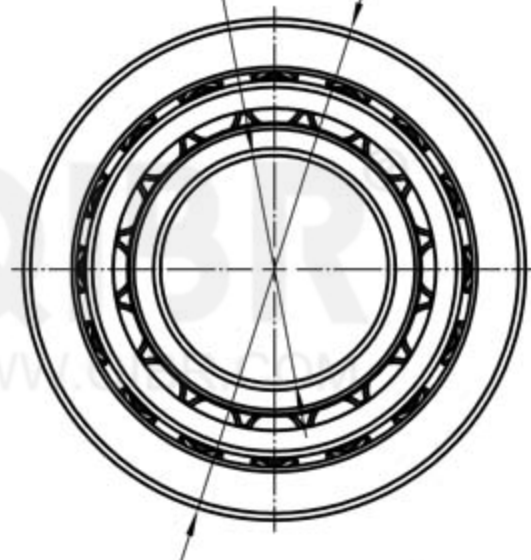

QIBR®

WWW.QIBR.COM

QIBR®

WWW.QIBR.COM

$\phi 250.825$  [ $\phi 9.8750$ inch]

$\phi 431.724$  [ $\phi 16.9970$ inch]

298.453 [11.7501inch]

292.895 [11.5313inch]

FOUR-ROW TAPERED  
ROLLER BEARING

PART NUMBER

QHM252340D/HM252315/HM252315D