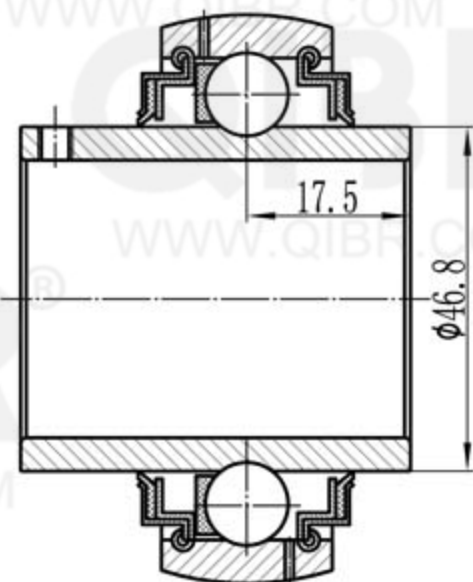

S ϕ 72

ϕ 36.5125 [ϕ 1^{7/16} inch]

QIBR[®]
BEARINGS

LUOYANG QIBR BEARING CO., LTD
<http://www.QIBR.com>

INSERT BALL
BEARING

PART NUMBER
QGY1107-KRR-B-AS2/V