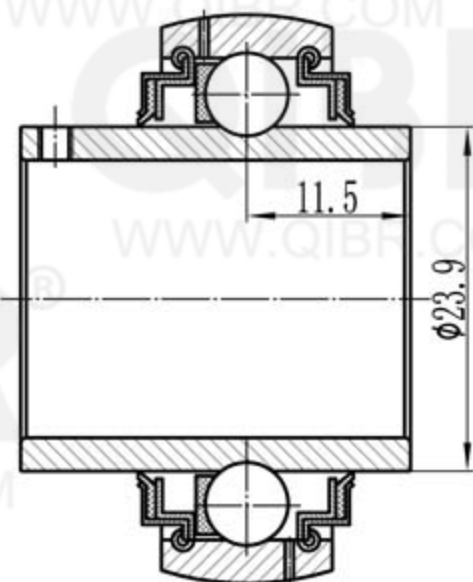

$\phi 15.875$ [$\phi 5/8$ inch]

$\phi 40$

QIBR[®]
BEARINGS

LUOYANG QIBR BEARING CO., LTD

<http://www.QIBR.com>

INSERT BALL
BEARING

PART NUMBER
QGY1010-KRR-B-AS2/V