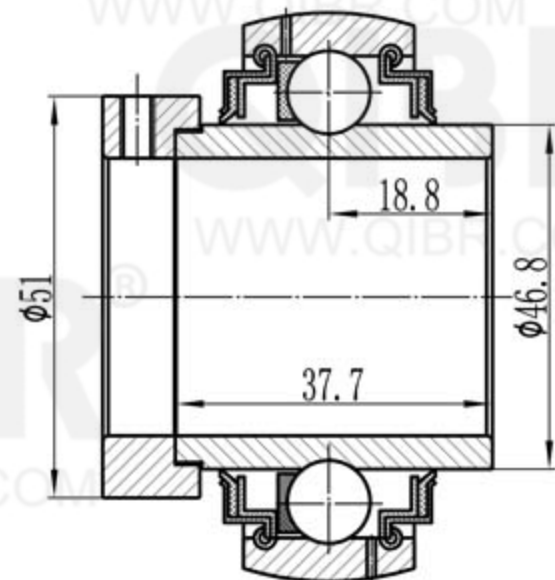

S ϕ 72

ϕ 36.5125 [ϕ 1^{7/16} inch]

QIBR[®]
BEARINGS

LUOYANG QIBR BEARING CO., LTD
<http://www.QIBR.com>

INSERT BALL
BEARING

PART NUMBER
QG1107-KRR-B-AS2/V