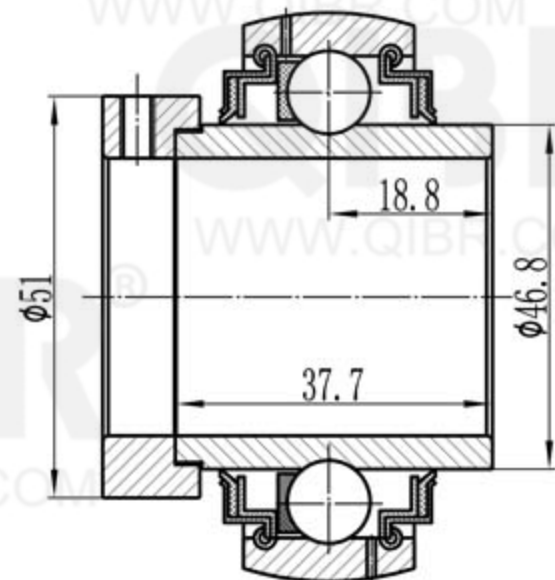

S ϕ 72

ϕ 31.75 [ϕ 1 1/4 inch]

QIBR[®]
BEARINGS

LUOYANG QIBR BEARING CO., LTD
<http://www.QIBR.com>

INSERT BALL
BEARING

PART NUMBER
QG1104-KRR-B-AS2/V