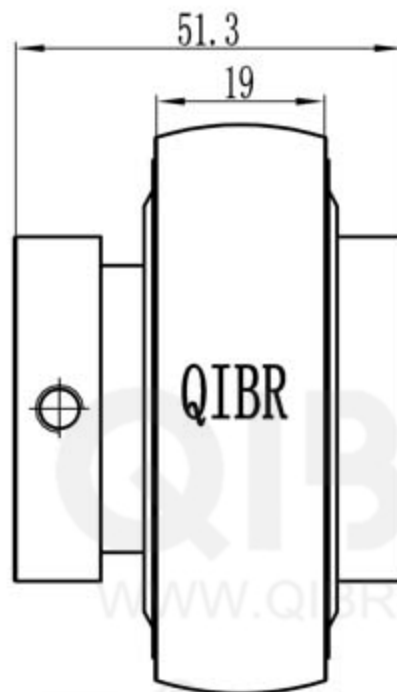

S ϕ 72

ϕ 31.75 [ϕ 1 1/4 inch]

QIBR[®]
BEARINGS

LUOYANG QIBR BEARING CO., LTD
<http://www.QIBR.com>

INSERT BALL
BEARING

PART NUMBER
QG1104-KRR-B-AS2/V