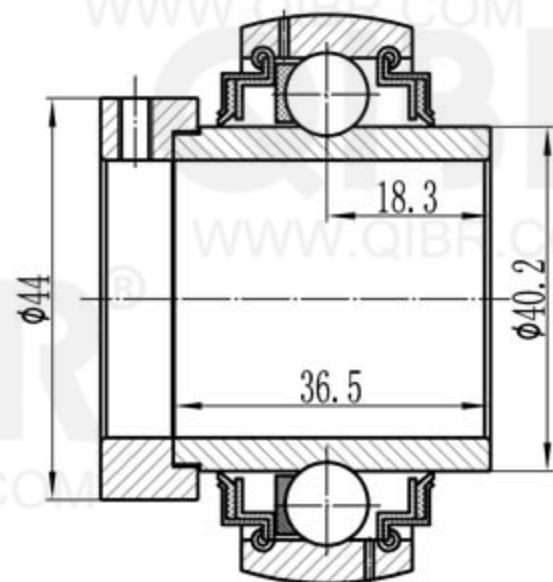

S ϕ 62

ϕ 31.75 [ϕ 1 1/4 inch]

QIBR[®]
BEARINGS

LUOYANG QIBR BEARING CO., LTD
<http://www.QIBR.com>

INSERT BALL
BEARING

PART NUMBER
QG1104-206-KRR-B-AS2/V