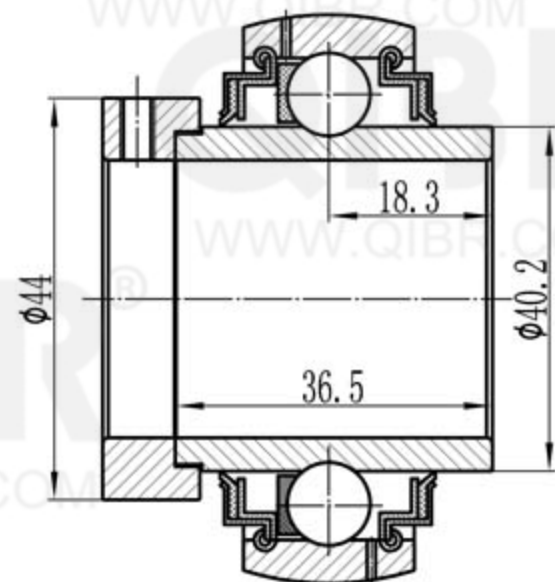

S ϕ 62

ϕ 30.1625 [ϕ 1 $\frac{3}{16}$ inch]

QIBR[®]
BEARINGS

LUOYANG QIBR BEARING CO., LTD
<http://www.QIBR.com>

INSERT BALL
BEARING

PART
NUMBER QG1103-KRR-B-AS2/V