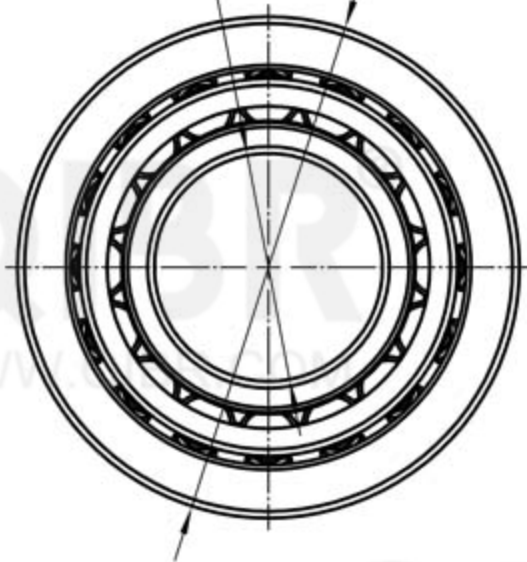

QIBR®

WWW.QIBR.COM

QIBR®

WWW.QIBR.COM

$\phi 279.4$ [$\phi 11.0000$ inch]

$\phi 469.9$ [$\phi 18.5000$ inch]

349.25 [13.7500inch]

346.075 [13.6250inch]

QIBR®
BEARINGS

LUOYANG QIBR BEARING CO., LTD

<http://www.QIBR.com>

FOUR-ROW TAPERED
ROLLER BEARING

PART NUMBER
QEE722111D/722185/722186CD