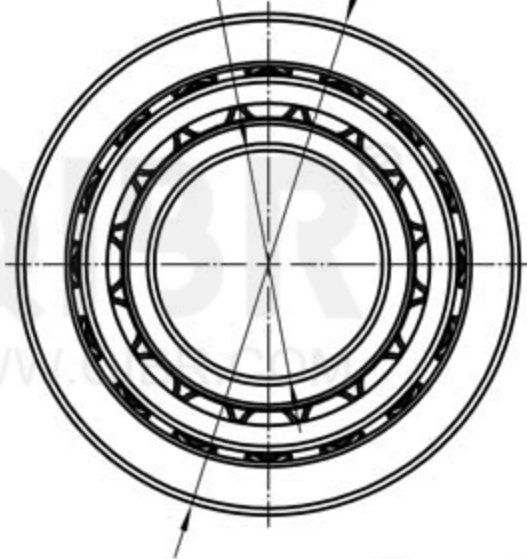

QIBR®

WWW.QIBR.COM

QIBR®

WWW.QIBR.COM

$\phi 152.4[\phi 6.0000\text{inch}]$

$\phi 298.45[\phi 11.7500\text{inch}]$

228.6[9.0000inch]

231.775[9.1250inch]

QIBR®  
BEARINGS

LUOYANG QIBR BEARING CO., LTD

<http://www.QIBR.com>

FOUR-ROW TAPERED  
ROLLER BEARING

PART NUMBER  
QEE517060D/517117/517118XD