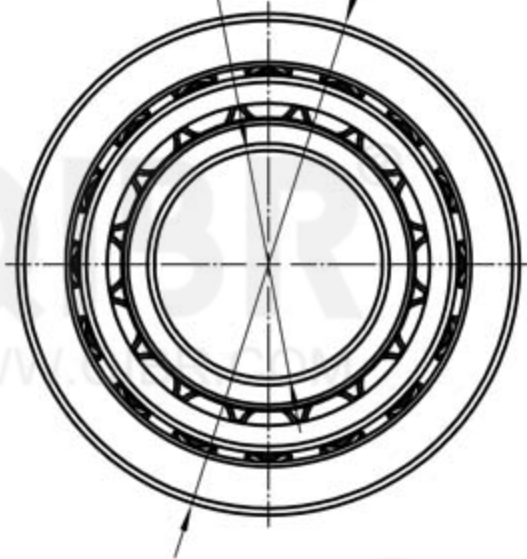

QIBR®
WWW.QIBR.COM

WWW.QIBR.COM

$\phi 260.35$ [$\phi 10.2500$ inch]

$\phi 419.1$ [$\phi 16.5000$ inch]

330.2 [13.0000inch]

327.025 [12.8750inch]

QIBR®
BEARINGS

LUOYANG QIBR BEARING CO., LTD

<http://www.QIBR.com>

FOUR-ROW TAPERED
ROLLER BEARING

PART NUMBER

QEE435103D/435165/435165D