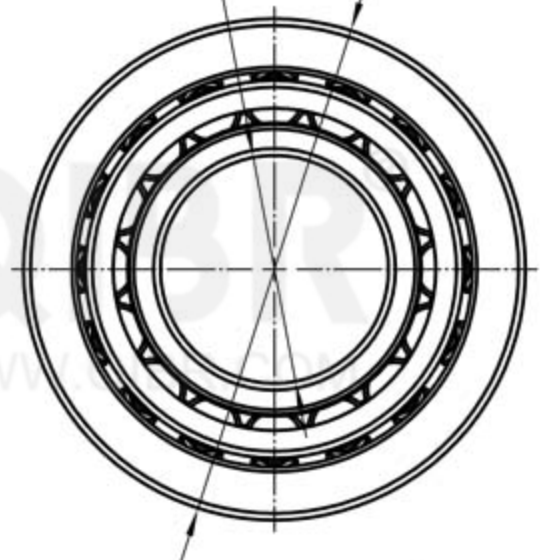

QIBR®  
WWW.QIBR.COM

QIBR®  
WWW.QIBR.COM

$\phi 260.35$  [ $\phi 10.2500$ inch]       $\phi 400.05$  [ $\phi 15.7500$ inch]

**QIBR®**  
BEARINGS

LUOYANG QIBR BEARING CO., LTD  
<http://www.QIBR.com>

FOUR-ROW TAPERED  
ROLLER BEARING

PART NUMBER  
QEE221025D/221575/221576CD