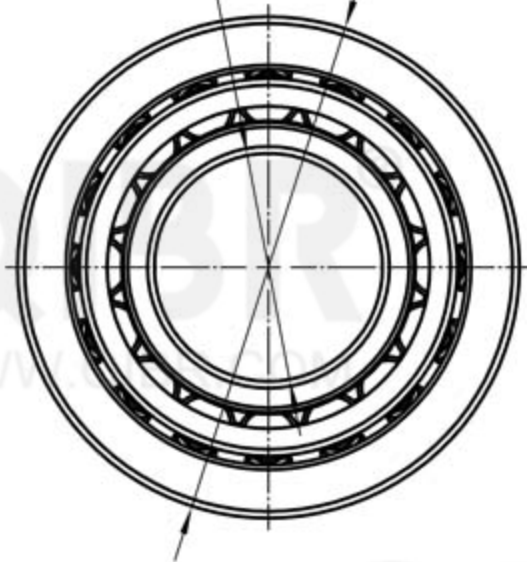

QIBR®

WWW.QIBR.COM

QIBR®

WWW.QIBR.COM

$\phi 317.5$ [$\phi 12.5000$ inch]

$\phi 647.7$ [$\phi 25.5000$ inch]

419.1 [16.5000inch]

409.194 [16.1100inch]

QIBR®
BEARINGS

LUOYANG QIBR BEARING CO., LTD

<http://www.QIBR.com>

FOUR-ROW TAPERED
ROLLER BEARING

PART NUMBER
QEE141250D/142551/142550XD