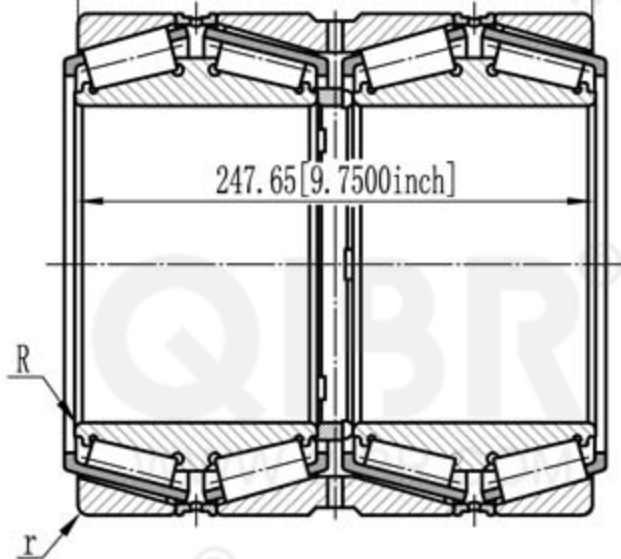

QIBR®
WWW.QIBR.COM

WWW.QIBR.COM

$\phi 330.302$ [$\phi 13.0040$ inch]

$\phi 438.023$ [$\phi 17.2450$ inch]

254.00 [10.0000inch]

247.65 [9.7500inch]

QIBR®
BEARINGS

LUOYANG QIBR BEARING CO., LTD

<http://www.QIBR.com>

FOUR-ROW TAPERED
ROLLER BEARING

PART NUMBER
QEE138131D/138172/138173XD