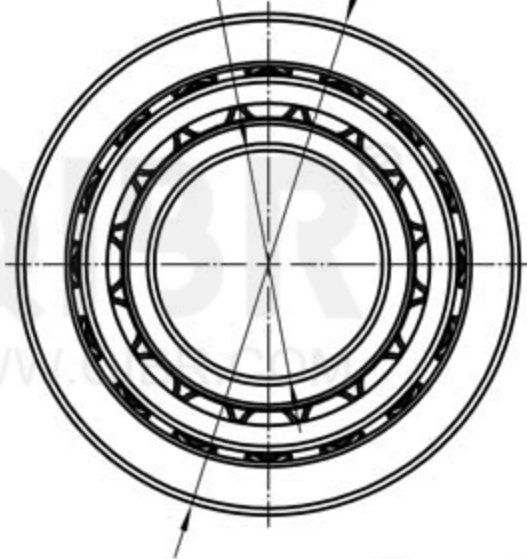

QIBR®

WWW.QIBR.COM

QIBR®

WWW.QIBR.COM

$\phi 203.352$ [$\phi 8.0060$ inch]

$\phi 298.45$ [$\phi 11.7500$ inch]

174.628 [6.8751inch]

174.628 [6.8751inch]

QIBR®
BEARINGS

LUOYANG QIBR BEARING CO., LTD

<http://www.QIBR.com>

FOUR-ROW TAPERED
ROLLER BEARING

PART NUMBER
Q8976D/8920/8920XD