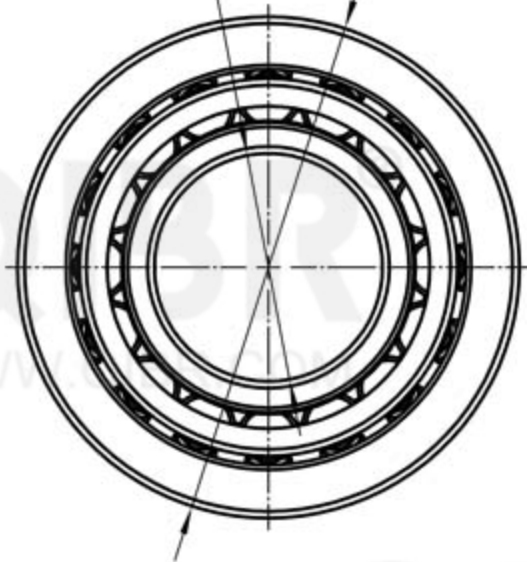

QIBR®

WWW.QIBR.COM

QIBR®

WWW.QIBR.COM

$\phi 152.4$ [$\phi 6.0000$ inch]

$\phi 244.475$ [$\phi 9.6250$ inch]

187.325 [7.3750inch]

$\phi 192.088$ [$\phi 7.5625$ inch]

ROLLER BEARING

PART NUMBER

Q81601D/81962/81963CD