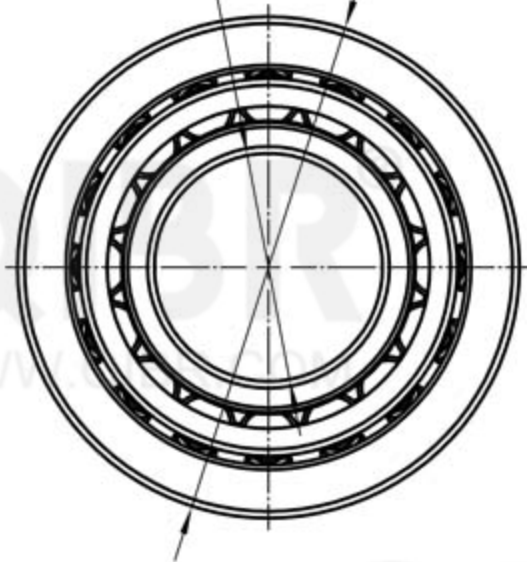

QIBR®

WWW.QIBR.COM

QIBR®

WWW.QIBR.COM

$\phi 139.7$ [$\phi 5.5000$ inch]

$\phi 222.25$ [$\phi 8.7500$ inch]

127 [5.0000inch]

120.396 [4.7400inch]

QIBR®
BEARINGS

LUOYANG QIBR BEARING CO., LTD

<http://www.QIBR.com>

FOUR-ROW TAPERED
ROLLER BEARING

PART NUMBER
Q73550D/73875/73876CD