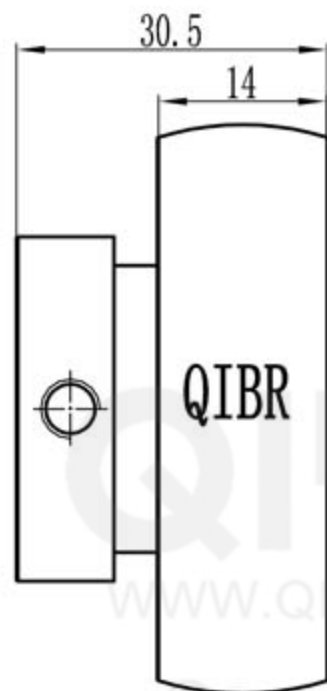

$\phi 3/4$ inch [$\phi 19.05$]

$\phi 47$

QIBR[®]
BEARINGS

LUOYANG QIBR BEARING CO., LTD
<http://www.QIBR.com>

INSERT BALL
BEARING

PART
NUMBER QYET 204-012