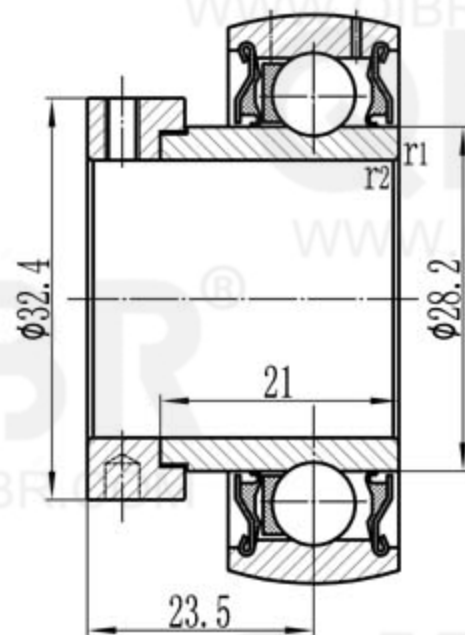

$\phi 3/4$ inch [$\phi 19.05$]

$\phi 47$

QIBR[®]
BEARINGS

LUOYANG QIBR BEARING CO., LTD
<http://www.QIBR.com>

INSERT BALL
BEARING

PART
NUMBER QYET 204-012