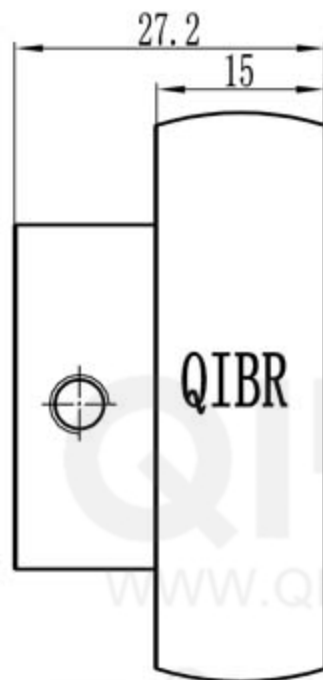

$\phi 15/16$ inch [$\phi 23.813$]

$\phi 52$

QIBR[®]
BEARINGS

LUOYANG QIBR BEARING CO., LTD
<http://www.QIBR.com>

INSERT BALL
BEARING

PART
NUMBER QYAT 205-015