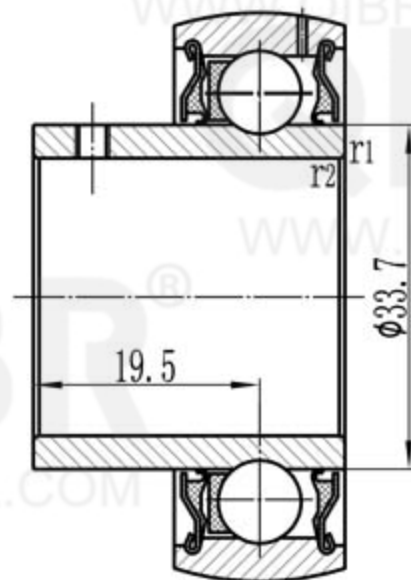

$\phi 15/16$ inch [$\phi 23.813$]

$\phi 52$

QIBR[®]
BEARINGS

LUOYANG QIBR BEARING CO., LTD
<http://www.QIBR.com>

INSERT BALL
BEARING

PART
NUMBER QYAT 205-015