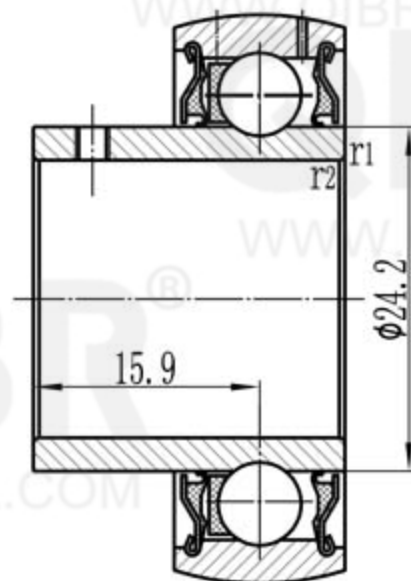

$\phi 5/8$ inch [$\phi 15.875$]

$\phi 40$

QIBR[®]
BEARINGS

LUOYANG QIBR BEARING CO., LTD

<http://www.QIBR.com>

INSERT BALL
BEARING

PART
NUMBER QYAT 203-010