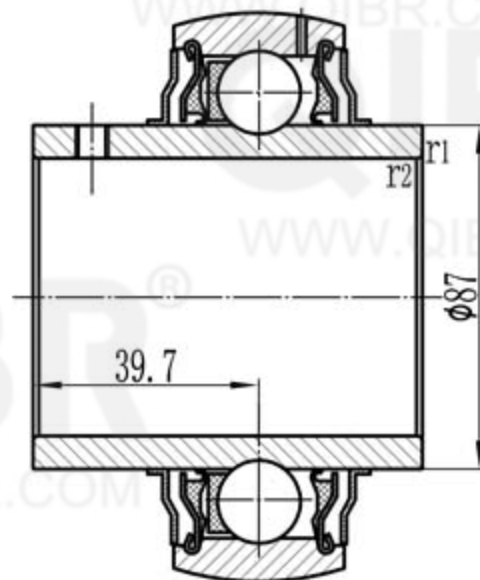

$\phi 27/16$ inch [$\phi 61.913$]

$\phi 125$

QIBR[®]
BEARINGS

LUOYANG QIBR BEARING CO., LTD

<http://www.QIBR.com>

INSERT BALL
BEARING

PART
NUMBER QYAR 214-207-2F