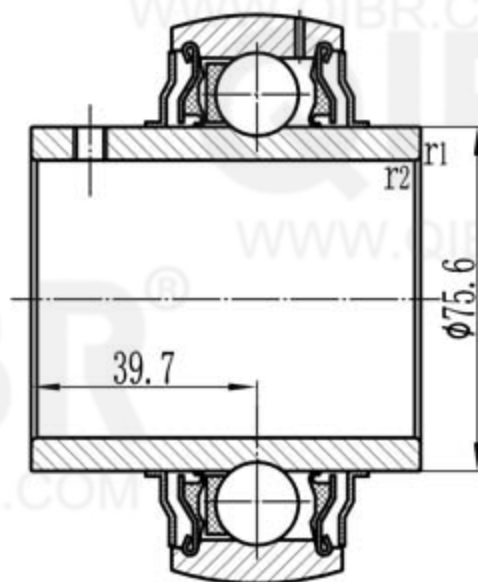

$\phi 27/16$ inch [$\phi 61.913$]

$\phi 110$

QIBR[®]
BEARINGS

LUOYANG QIBR BEARING CO., LTD

<http://www.QIBR.com>

INSERT BALL
BEARING

PART
NUMBER QYAR 212-207-2F