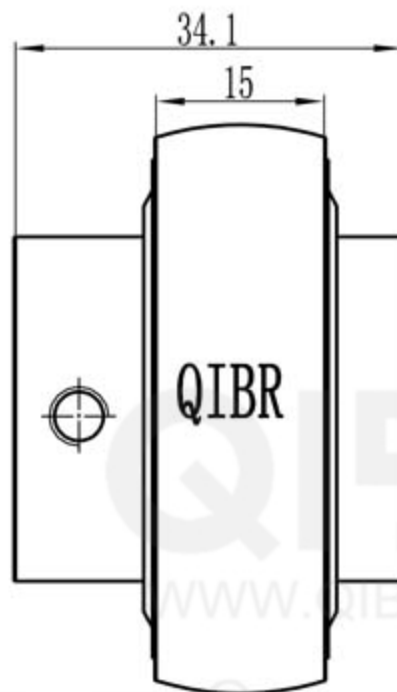

$\phi 15/16$ inch [$\phi 23.813$]

$\phi 52$

QIBR[®]
BEARINGS

LUOYANG QIBR BEARING CO., LTD
<http://www.QIBR.com>

INSERT BALL
BEARING

PART NUMBER
QYAR 205-015-2RF/VE495