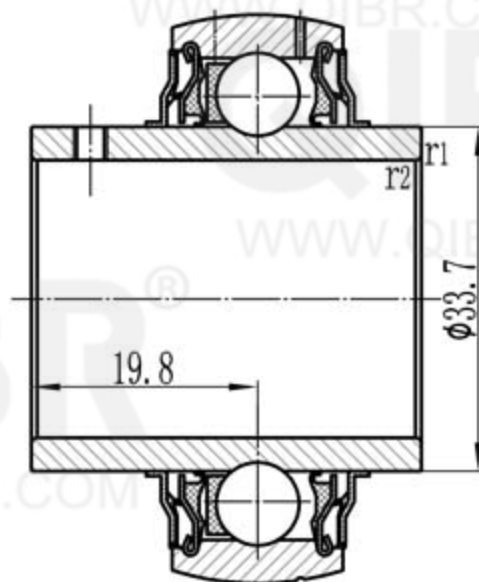

$\phi 15/16$ inch [$\phi 23.813$]

$\phi 52$

QIBR[®]
BEARINGS

LUOYANG QIBR BEARING CO., LTD
<http://www.QIBR.com>

INSERT BALL
BEARING

PART NUMBER
QYAR 205-015-2RF/VE495