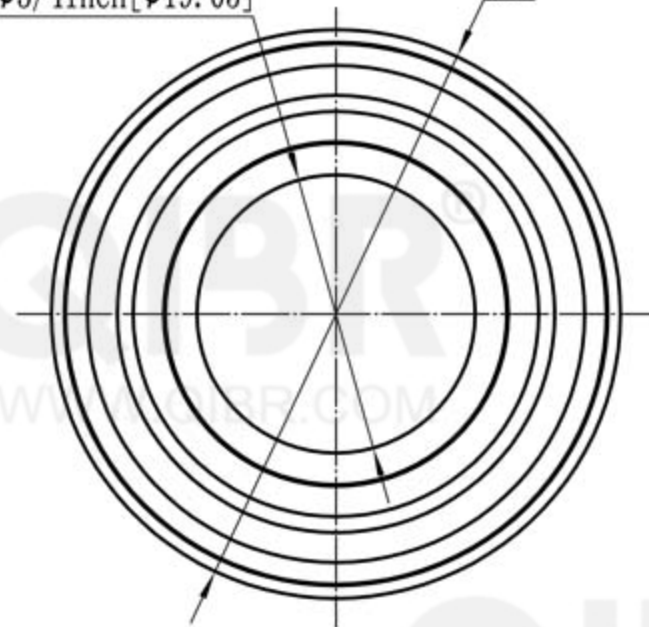

$\phi 3/4$ inch [$\phi 19.05$]

$\phi 47$

QIBR[®]
BEARINGS

LUOYANG QIBR BEARING CO., LTD

<http://www.QIBR.com>

INSERT BALL
BEARING

PART
NUMBER QYAR 204-012-2F