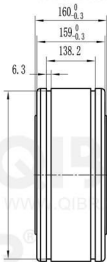

QIBR®
WWW.QIBR.COM

WWW.QIBR.COM

WWW.QIBR.COM

WWW.QIBR.COM

WWW.QIBR.COM

QIBR®
BEARINGS

LUOYANG QIBR BEARING CO., LTD
<http://www.QIBR.com>

Cylindrical Roller Bearing

PART
NUMBER
SL045048PP