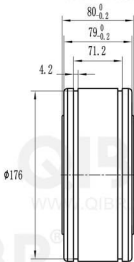

QIBR®
WWW.QIBR.COM

WWW.QIBR.COM

WWW.QIBR.COM

WWW.QIBR.COM

WWW.QIBR.COM

WWW.QIBR.COM

QIBR®
BEARINGS

LUOYANG QIBR BEARING CO., LTD

<http://www.QIBR.com>

Cylindrical Roller Bearing

PART
NUMBER
SL045022PP