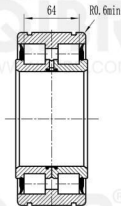

QIBR®
WWW.QIBR.COM

WWW.QIBR.COM

WWW.QIBR.COM

WWW.QIBR.COM

WWW.QIBR.COM

WWW.QIBR.COM

QIBR®
BEARINGS

LUOYANG QIBR BEARING CO., LTD

<http://www.QIBR.com>

Cylindrical Roller Bearing

PART
NUMBER
SL045022PP