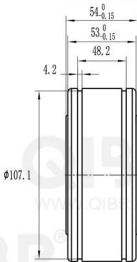

QIBR®
WWW.QIBR.COM

WWW.QIBR.COM

WWW.QIBR.COM

WWW.QIBR.COM

WWW.QIBR.COM

WWW.QIBR.COM

QIBR®
BEARINGS

LUOYANG QIBR BEARING CO., LTD
<http://www.QIBR.com>

Cylindrical Roller Bearing

PART NUMBER
SL045014PP