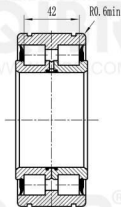

QIBR®
WWW.QIBR.COM

WWW.QIBR.COM

WWW.QIBR.COM

WWW.QIBR.COM

WWW.QIBR.COM

WWW.QIBR.COM

QIBR®
BEARINGS

LUOYANG QIBR BEARING CO., LTD
<http://www.QIBR.com>

Cylindrical Roller Bearing

PART NUMBER
SL045014PP