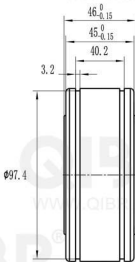

QIBR®
WWW.QIBR.COM

WWW.QIBR.COM

WWW.QIBR.COM

WWW.QIBR.COM

WWW.QIBR.COM

WWW.QIBR.COM

QIBR®
BEARINGS

LUOYANG QIBR BEARING CO., LTD
<http://www.QIBR.com>

Cylindrical Roller Bearing

PART NUMBER
SL045013PP