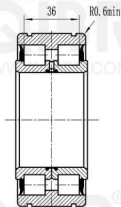

QIBR®
WWW.QIBR.COM

WWW.QIBR.COM

WWW.QIBR.COM

WWW.QIBR.COM

WWW.QIBR.COM

WWW.QIBR.COM

QIBR®
BEARINGS

LUOYANG QIBR BEARING CO., LTD
<http://www.QIBR.com>

Cylindrical Roller Bearing

PART NUMBER
SL045013PP