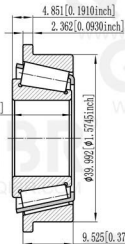

QIBR®  
WWW.QIBR.COM

QIBR®  
WWW.QIBR.COM

$\phi 15.875$  [0.625inch]

$\phi 43.066$  [1.6955inch]

11.153 [0.4391inch]

QIBR®  
BEARINGS

LUOYANG QIBR BEARING CO., LTD  
<http://www.QIBR.com>

TAPERED ROLLER  
BEARING

PART  
NUMBER  
QA6062-A6157-B