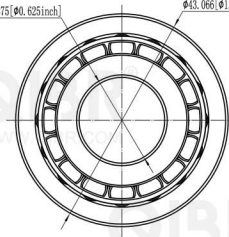

QIBR®  
WWW.QIBR.COM

QIBR®  
WWW.QIBR.COM

$\phi 15.875$  [0.625inch]

$\phi 43.066$  [1.6955inch]

11.153 [0.4391inch]

QIBR®  
BEARINGS

LUOYANG QIBR BEARING CO., LTD  
<http://www.QIBR.com>

TAPERED ROLLER  
BEARING

PART  
NUMBER  
QA6062-A6157-B