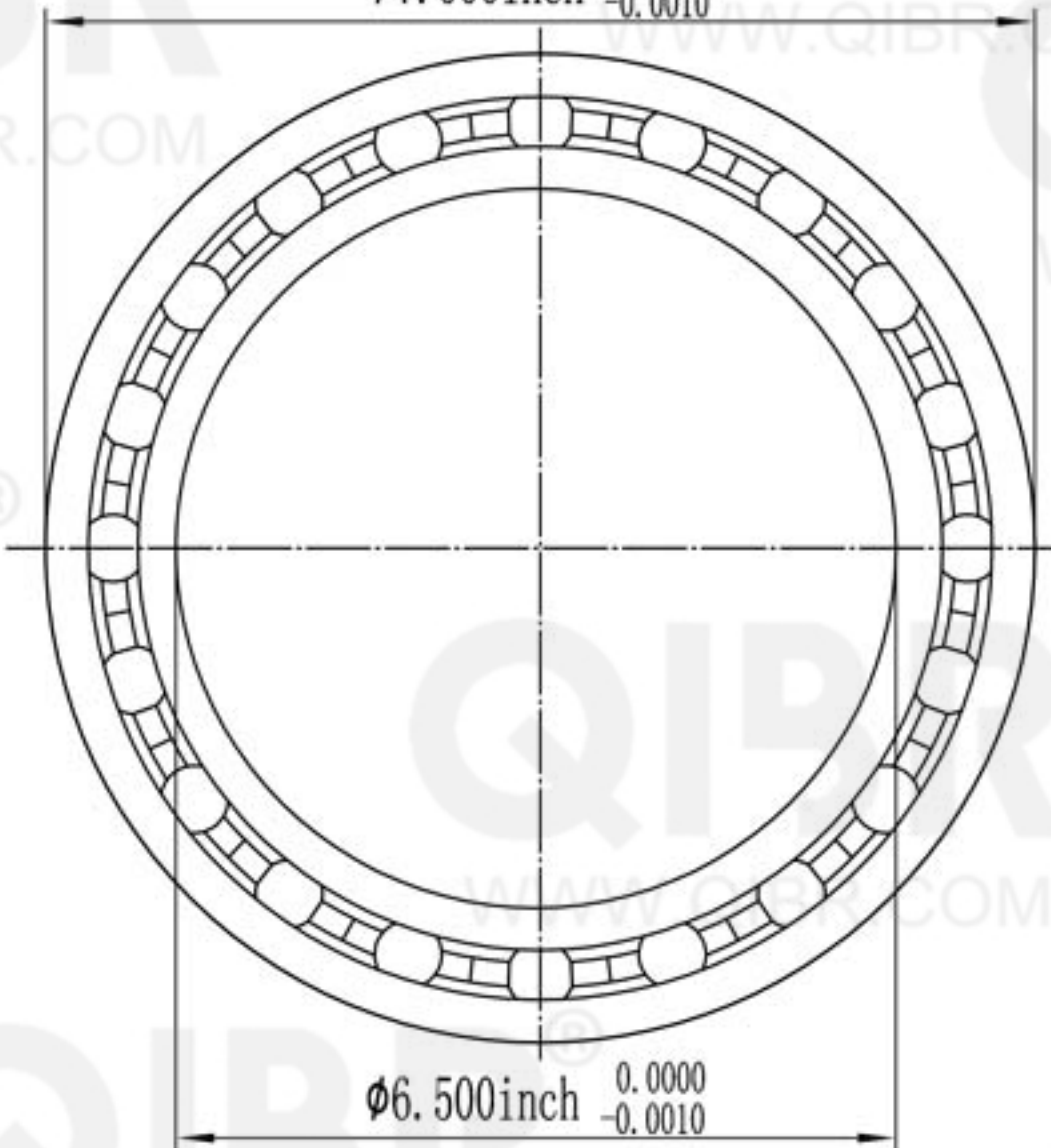

0.250inch $\begin{matrix} 0.000 \\ -0.005 \end{matrix}$

$\phi 7.000$ inch $\begin{matrix} 0.0000 \\ -0.0010 \end{matrix}$

QIBR[®]
BEARINGS

LUOYANG QIBR BEARING CO., LTD

<http://www.QIBR.com>

THIN SECTION
FOUR-POINT CONTACT
BALL BEARING

PART
NUMBER QSA065XP0