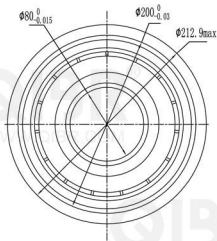

QIBR®
WWW.QIBR.COM

WWW.QIBR.COM

WWW.QIBR.COM

WWW.QIBR.COM

QIBR®
BEARINGS

LUOYANG QIBR BEARING CO., LTD
<http://www.QIBR.com>

Deep Groove Ball Bearing

PART
NUMBER 6416NR