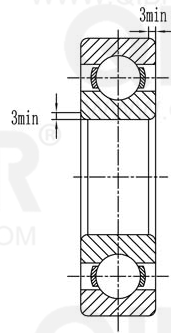

QIBR®
WWW.QIBR.COM

QIBR®
WWW.QIBR.COM

QIBR®
WWW.QIBR.COM

LUOYANG QIBR BEARING CO., LTD
<http://www.QIBR.com>

Deep Groove Ball Bearing	PART NUMBER 6416
--------------------------	------------------