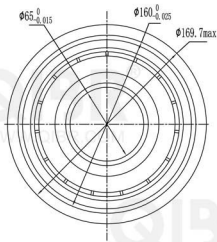

QIBR®
WWW.QIBR.COM

QIBR®
WWW.QIBR.COM

QIBR®
WWW.QIBR.COM

QIBR®
BEARINGS

LUOYANG QIBR BEARING CO., LTD
<http://www.QIBR.com>

Deep Groove Ball Bearing

PART
NUMBER 6413NR