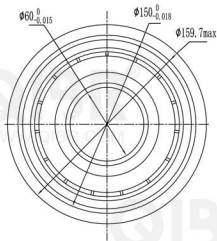

QIBR®  
WWW.QIBR.COM

WWW.QIBR.COM

WWW.QIBR.COM

QIBR®  
BEARINGS

LUOYANG QIBR BEARING CO., LTD  
<http://www.QIBR.com>

Deep Groove Ball Bearing

PART  
NUMBER 6412NR