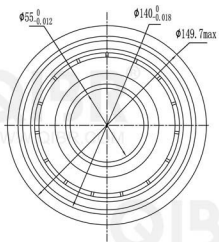

QIBR®
WWW.QIBR.COM

QIBR®
WWW.QIBR.COM

QIBR®
WWW.QIBR.COM

WWW.QIBR.COM

QIBR®
BEARINGS

LUOYANG QIBR BEARING CO., LTD
<http://www.QIBR.com>

Deep Groove Ball Bearing

PART NUMBER
6411NR