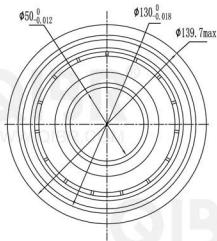

QIBR®  
WWW.QIBR.COM

QIBR®  
WWW.QIBR.COM

QIBR®  
WWW.QIBR.COM

WWW.QIBR.COM

QIBR®  
BEARINGS

LUOYANG QIBR BEARING CO., LTD  
<http://www.QIBR.com>

Deep Groove Ball Bearing

PART  
NUMBER 6410NR