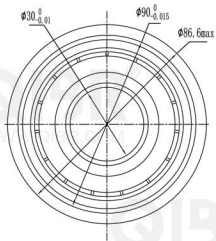

QIBR®
WWW.QIBR.COM

WWW.QIBR.COM

WWW.QIBR.COM

QIBR®
BEARINGS

LUOYANG QIBR BEARING CO., LTD
<http://www.QIBR.com>

Deep Groove Ball Bearing

PART
NUMBER 6406NR