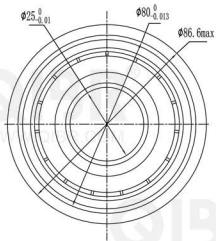

QIBR®
WWW.QIBR.COM

WWW.QIBR.COM

WWW.QIBR.COM

QIBR®
BEARINGS

LUOYANG QIBR BEARING CO., LTD
<http://www.QIBR.com>

Deep Groove Ball Bearing

PART
NUMBER 6405NR