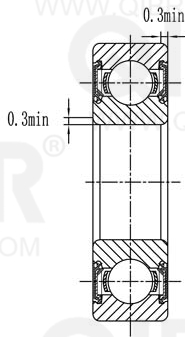

QIBR®  
WWW.QIBR.COM

QIBR®  
WWW.QIBR.COM

QIBR®  
BEARINGS

LUOYANG QIBR BEARING CO., LTD  
<http://www.QIBR.com>

Deep Groove Ball Bearing

PART  
NUMBER 639 2RS