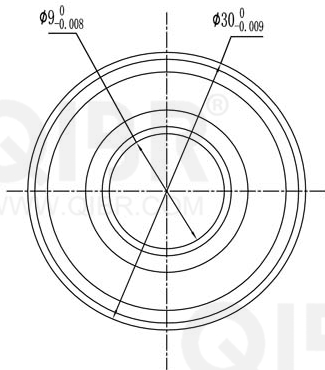

QIBR®  
WWW.QIBR.COM

QIBR®  
WWW.QIBR.COM

QIBR®  
BEARINGS

LUOYANG QIBR BEARING CO., LTD  
<http://www.QIBR.com>

Deep Groove Ball Bearing

PART  
NUMBER 639 2RS