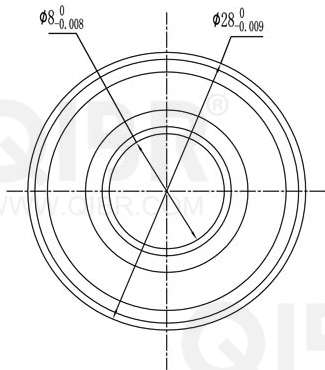

QIBR®
WWW.QIBR.COM

QIBR®
WWW.QIBR.COM

QIBR®
BEARINGS

LUOYANG QIBR BEARING CO., LTD
<http://www.QIBR.com>

Deep Groove Ball Bearing

PART
NUMBER 638 2RS