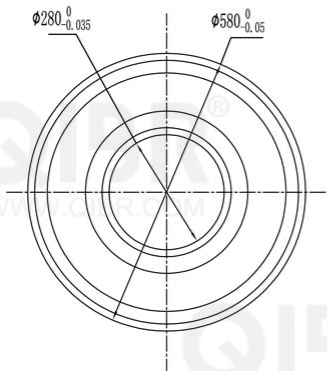

QIBR®
WWW.QIBR.COM

QIBR®
WWW.QIBR.COM

QIBR®
BEARINGS

LUOYANG QIBR BEARING CO., LTD
<http://www.QIBR.com>

Deep Groove Ball Bearing

PART
NUMBER 6356 2RS