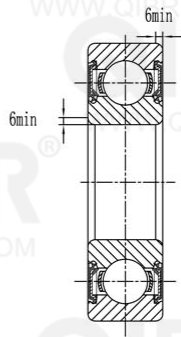

QIBR®
WWW.QIBR.COM

QIBR®
WWW.QIBR.COM

QIBR®
WWW.QIBR.COM

WWW.QIBR.COM

QIBR®
BEARINGS

LUOYANG QIBR BEARING CO., LTD
<http://www.QIBR.com>

Deep Groove Ball Bearing

PART NUMBER
6352 2RS