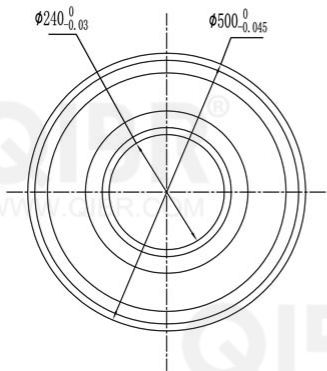

QIBR®
WWW.QIBR.COM

QIBR®
WWW.QIBR.COM

QIBR®
WWW.QIBR.COM

QIBR®
BEARINGS

LUOYANG QIBR BEARING CO., LTD
<http://www.QIBR.com>

Deep Groove Ball Bearing

PART
NUMBER 6348 2RS