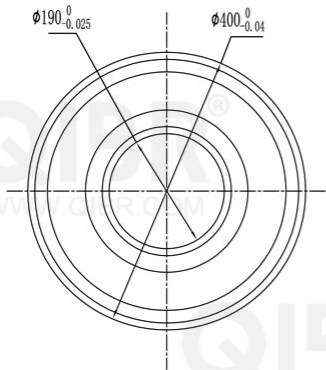

QIBR®
WWW.QIBR.COM

QIBR®
WWW.QIBR.COM

QIBR®
BEARINGS

LUOYANG QIBR BEARING CO., LTD
<http://www.QIBR.com>

Deep Groove Ball Bearing

PART
NUMBER 6338 2RS