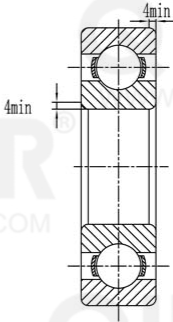

QIBR®
WWW.QIBR.COM

QIBR®
WWW.QIBR.COM

$\phi 180_{-0.025}^0$ $\phi 380_{-0.04}^0$

$75_{-0.25}^0$

LUOYANG QIBR BEARING CO., LTD
<http://www.QIBR.com>

Deep Groove Ball Bearing

PART
NUMBER 6336