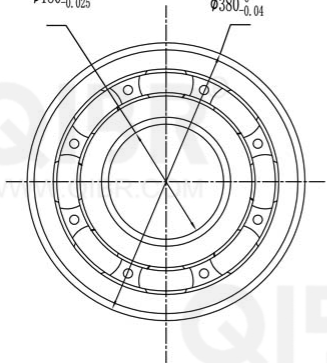

QIBR®
WWW.QIBR.COM

QIBR®
WWW.QIBR.COM

$\phi 180_{-0.025}^0$ $\phi 380_{-0.04}^0$

$75_{-0.25}^0$

LUOYANG QIBR BEARING CO., LTD
<http://www.QIBR.com>

Deep Groove Ball Bearing

PART
NUMBER 6336