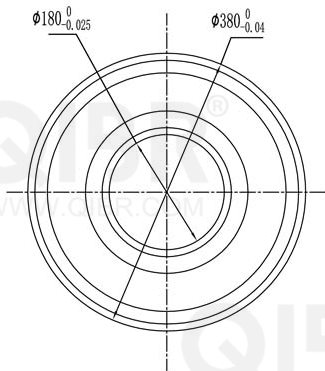

QIBR®  
WWW.QIBR.COM

QIBR®  
WWW.QIBR.COM

QIBR®  
WWW.QIBR.COM

QIBR®  
BEARINGS

LUOYANG QIBR BEARING CO., LTD  
<http://www.QIBR.com>

Deep Groove Ball Bearing

PART  
NUMBER 6336 2RS